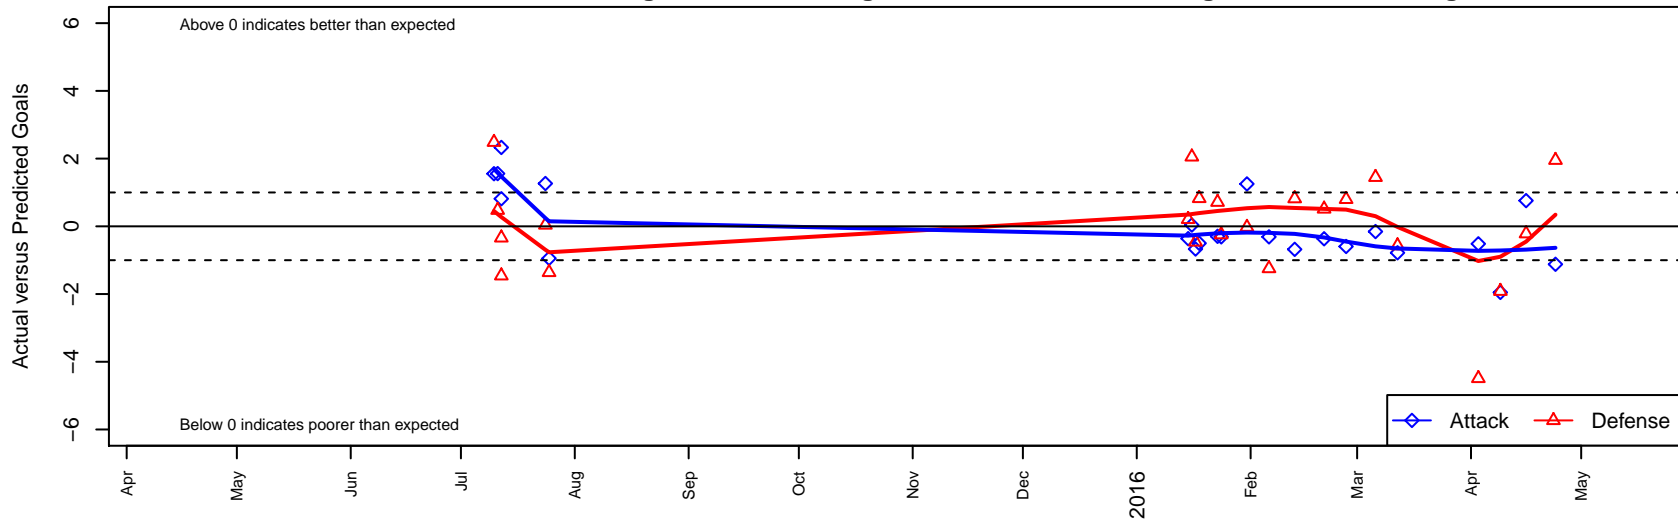

Capital FC Timbers Red G99

Cascade Futbol Club/Capital FC
 Salem, OR
 G99 total strength=1170
 attack=3.64 defense=3.58
 fall league = PTT G99 Premier

alt names used:
 CAPITAL FC TIMBERS CFC TIMBERS 1999G
 Capital FC Timbers Girls 99 Red
 Capital FC Timbers Girls 99 Red
 Capital FC Timbers Girls 99 Red

Venues played:
 2015 Nike Crossfire Challenge Gold Group U16
 2015 Oswego Nike Cup U16/17 Silver U17
 2015 Portland Winter Showcase U16
 2015 PTT G99 Premier
 2015 OYS Presidents Cup G99

Capital FC Timbers Red G99
 Dots are actual minus expected GF (blue circles) and GA (red triangles).
 Blue line is smoothed change in attack strength. Red is smoothed change in defense strength.

**attack and defense variance (black dot)
relative to other teams
and top 10 in region**

**attack and defense rating
relative to others at age
and all opponents in last 13 months**

Performance relative to 13 month average