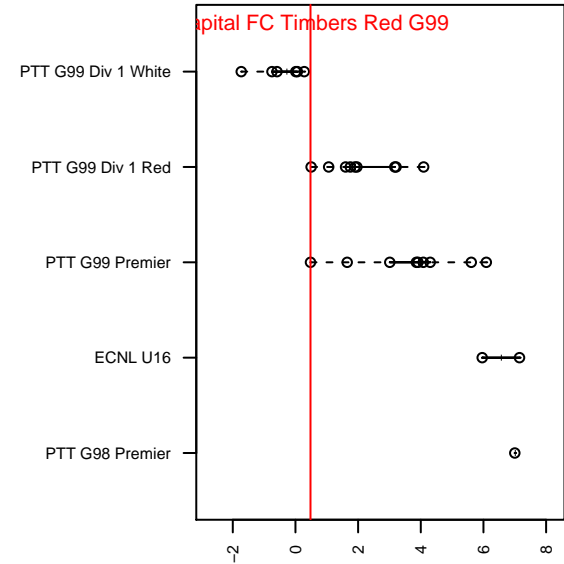

Capital FC Timbers Red G99

Cascade Futbol Club/Capital FC
 Salem, OR
 G99 total strength=1170
 attack=3.64 defense=3.58
 fall league = PTT G99 Premier

alt names used:
 CAPITAL FC TIMBERS CFC TIMBERS 1999G
 Capital FC Timbers Girls 99 Red
 Capital FC Timbers Girls 99 Red
 Capital FC Timbers Girls 99 Red

Venues played:
 2015 Nike Crossfire Challenge Gold Group U16
 2015 Oswego Nike Cup U16/17 Silver U17
 2015 Portland Winter Showcase U16
 2015 PTT G99 Premier
 2015 OYS Presidents Cup G99

Capital FC Timbers Red G99
 Dots are actual minus expected GF (blue circles) and GA (red triangles).
 Blue line is smoothed change in attack strength. Red is smoothed change in defense strength.

**attack and defense variance (black dot)
relative to other teams
and top 10 in region**

**attack and defense rating
relative to others at age
and all opponents in last 13 months**

Performance relative to 13 month average